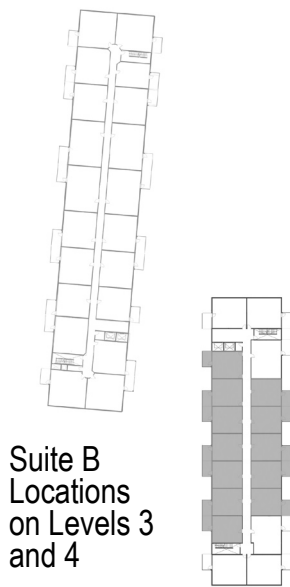

Assisted Living - The Cornerstone Life Lease Estates

SUITE B

Suite B Locations on Levels 1 and 2

Suite B Locations on Levels 3 and 4

Suite B
636 sq.ft. | 59.1 sq.m.
scale 1:75

Floor plans are approximate and are subject to change. Suite layouts may vary depending on location within building.