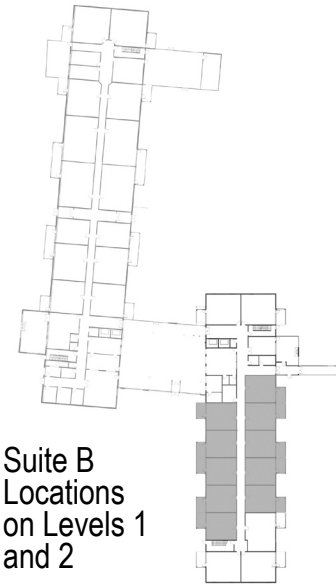

Assisted Living - The Cornerstone Life Lease Estates

SUITE B

Suite B Locations on Levels 1 and 2

Suite B Locations on Levels 3 and 4

Suite B
636 sq.ft. | 59.1 sq.m.
scale 1:75

Floor plans are approximate and are subject to change. Suite layouts may vary depending on location within building.