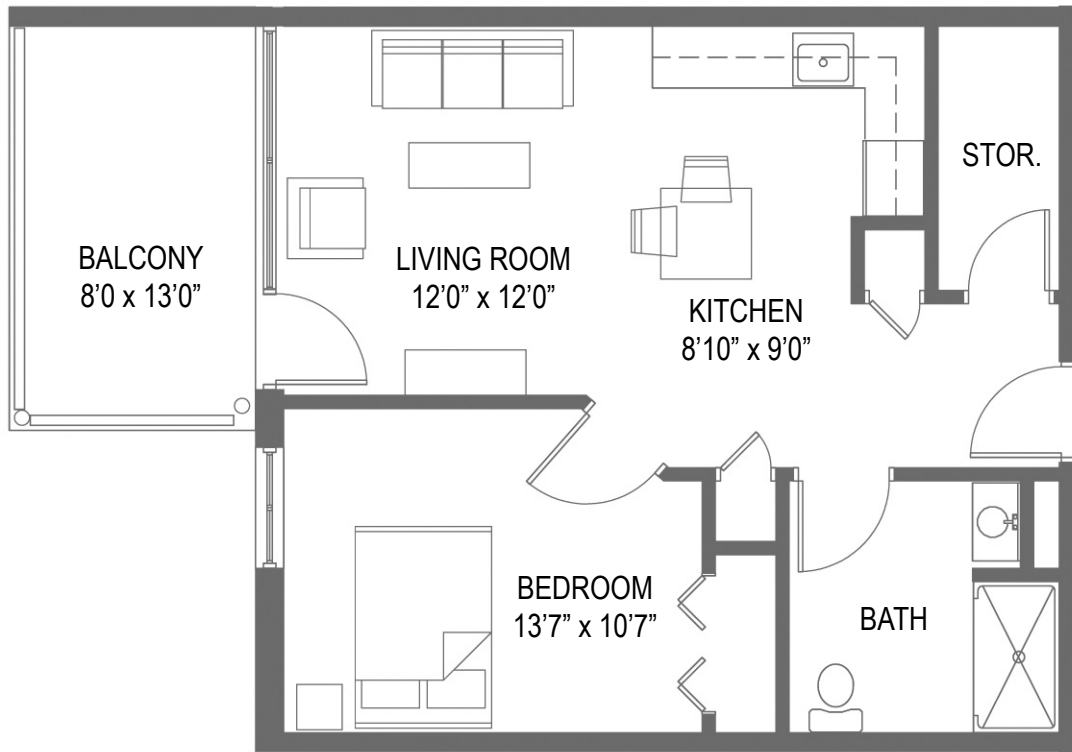

Assisted Living - The Cornerstone Life Lease Estates

SUITE B

Suite B Locations on Levels 1 and 2

Suite B Locations on Levels 3 and 4

Suite B
636 sq.ft. | 59.1 sq.m.
scale 1:75

Floor plans are approximate and are subject to change. Suite layouts may vary depending on location within building.