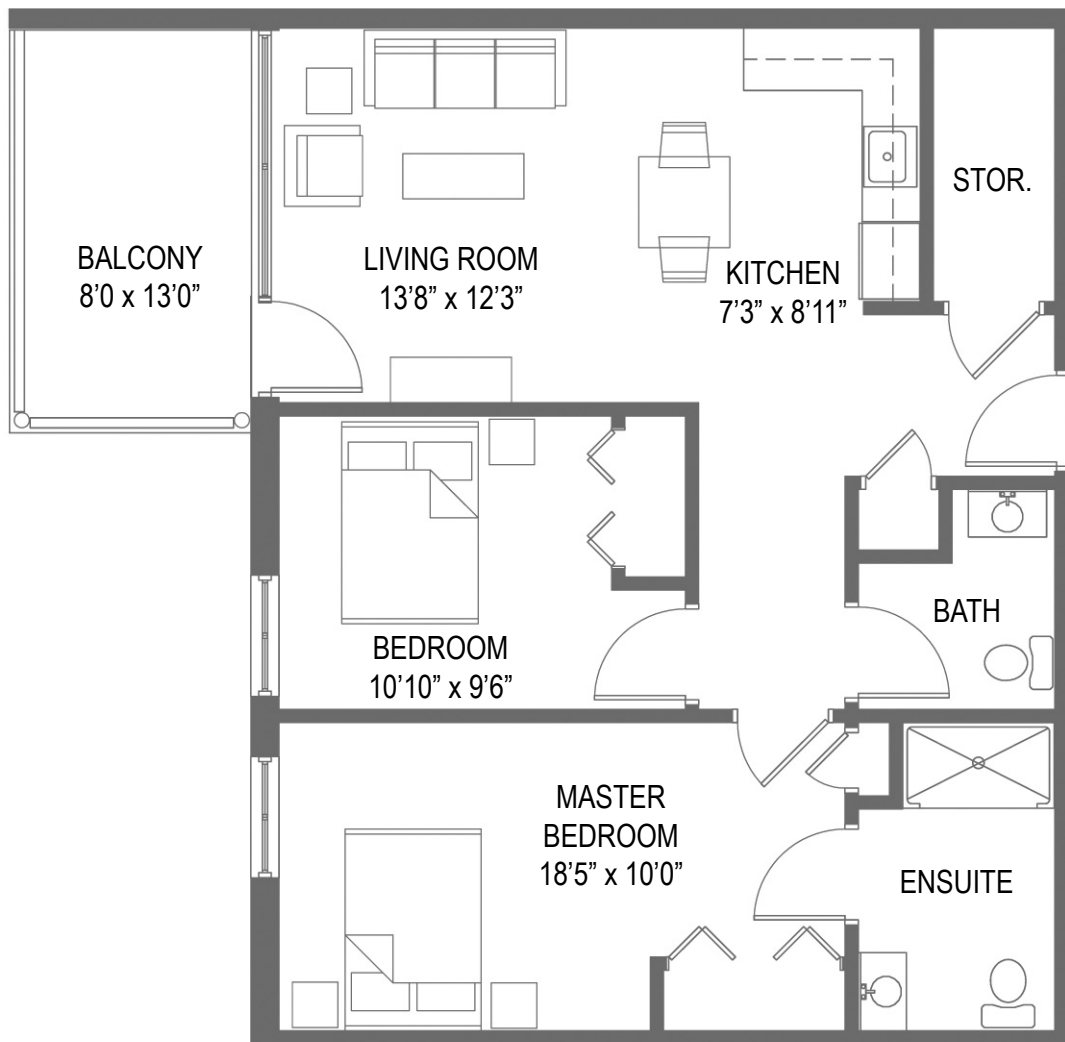

Assisted Living - The Cornerstone Life Lease Estates

Suite C
882 sq.ft. | 81.9 sq.m.
scale 1:75

Floor plans are approximate and are subject to change. Suite layouts may vary depending on location within building.