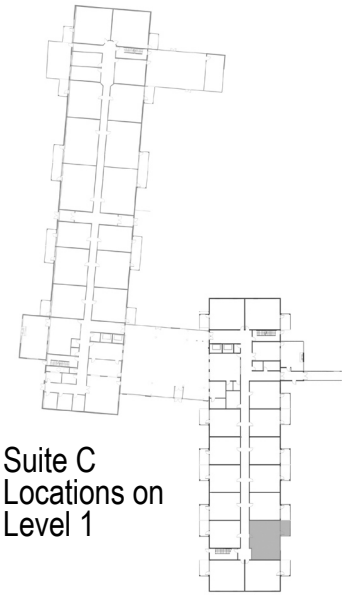

Assisted Living - The Cornerstone Life Lease Estates

Suite C
882 sq.ft. | 81.9 sq.m.
scale 1:75

Floor plans are approximate and are subject to change. Suite layouts may vary depending on location within building.