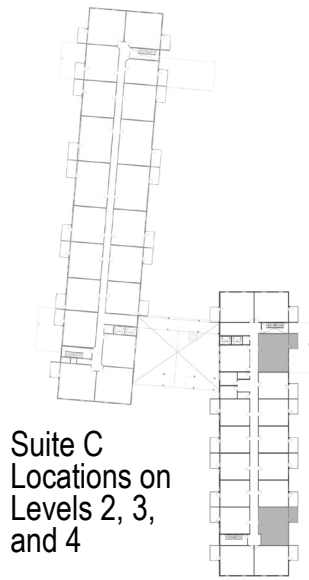

Assisted Living - The Cornerstone Life Lease Estates

Suite C
882 sq.ft. | 81.9 sq.m.
scale 1:75

Floor plans are approximate and are subject to change. Suite layouts may vary depending on location within building.